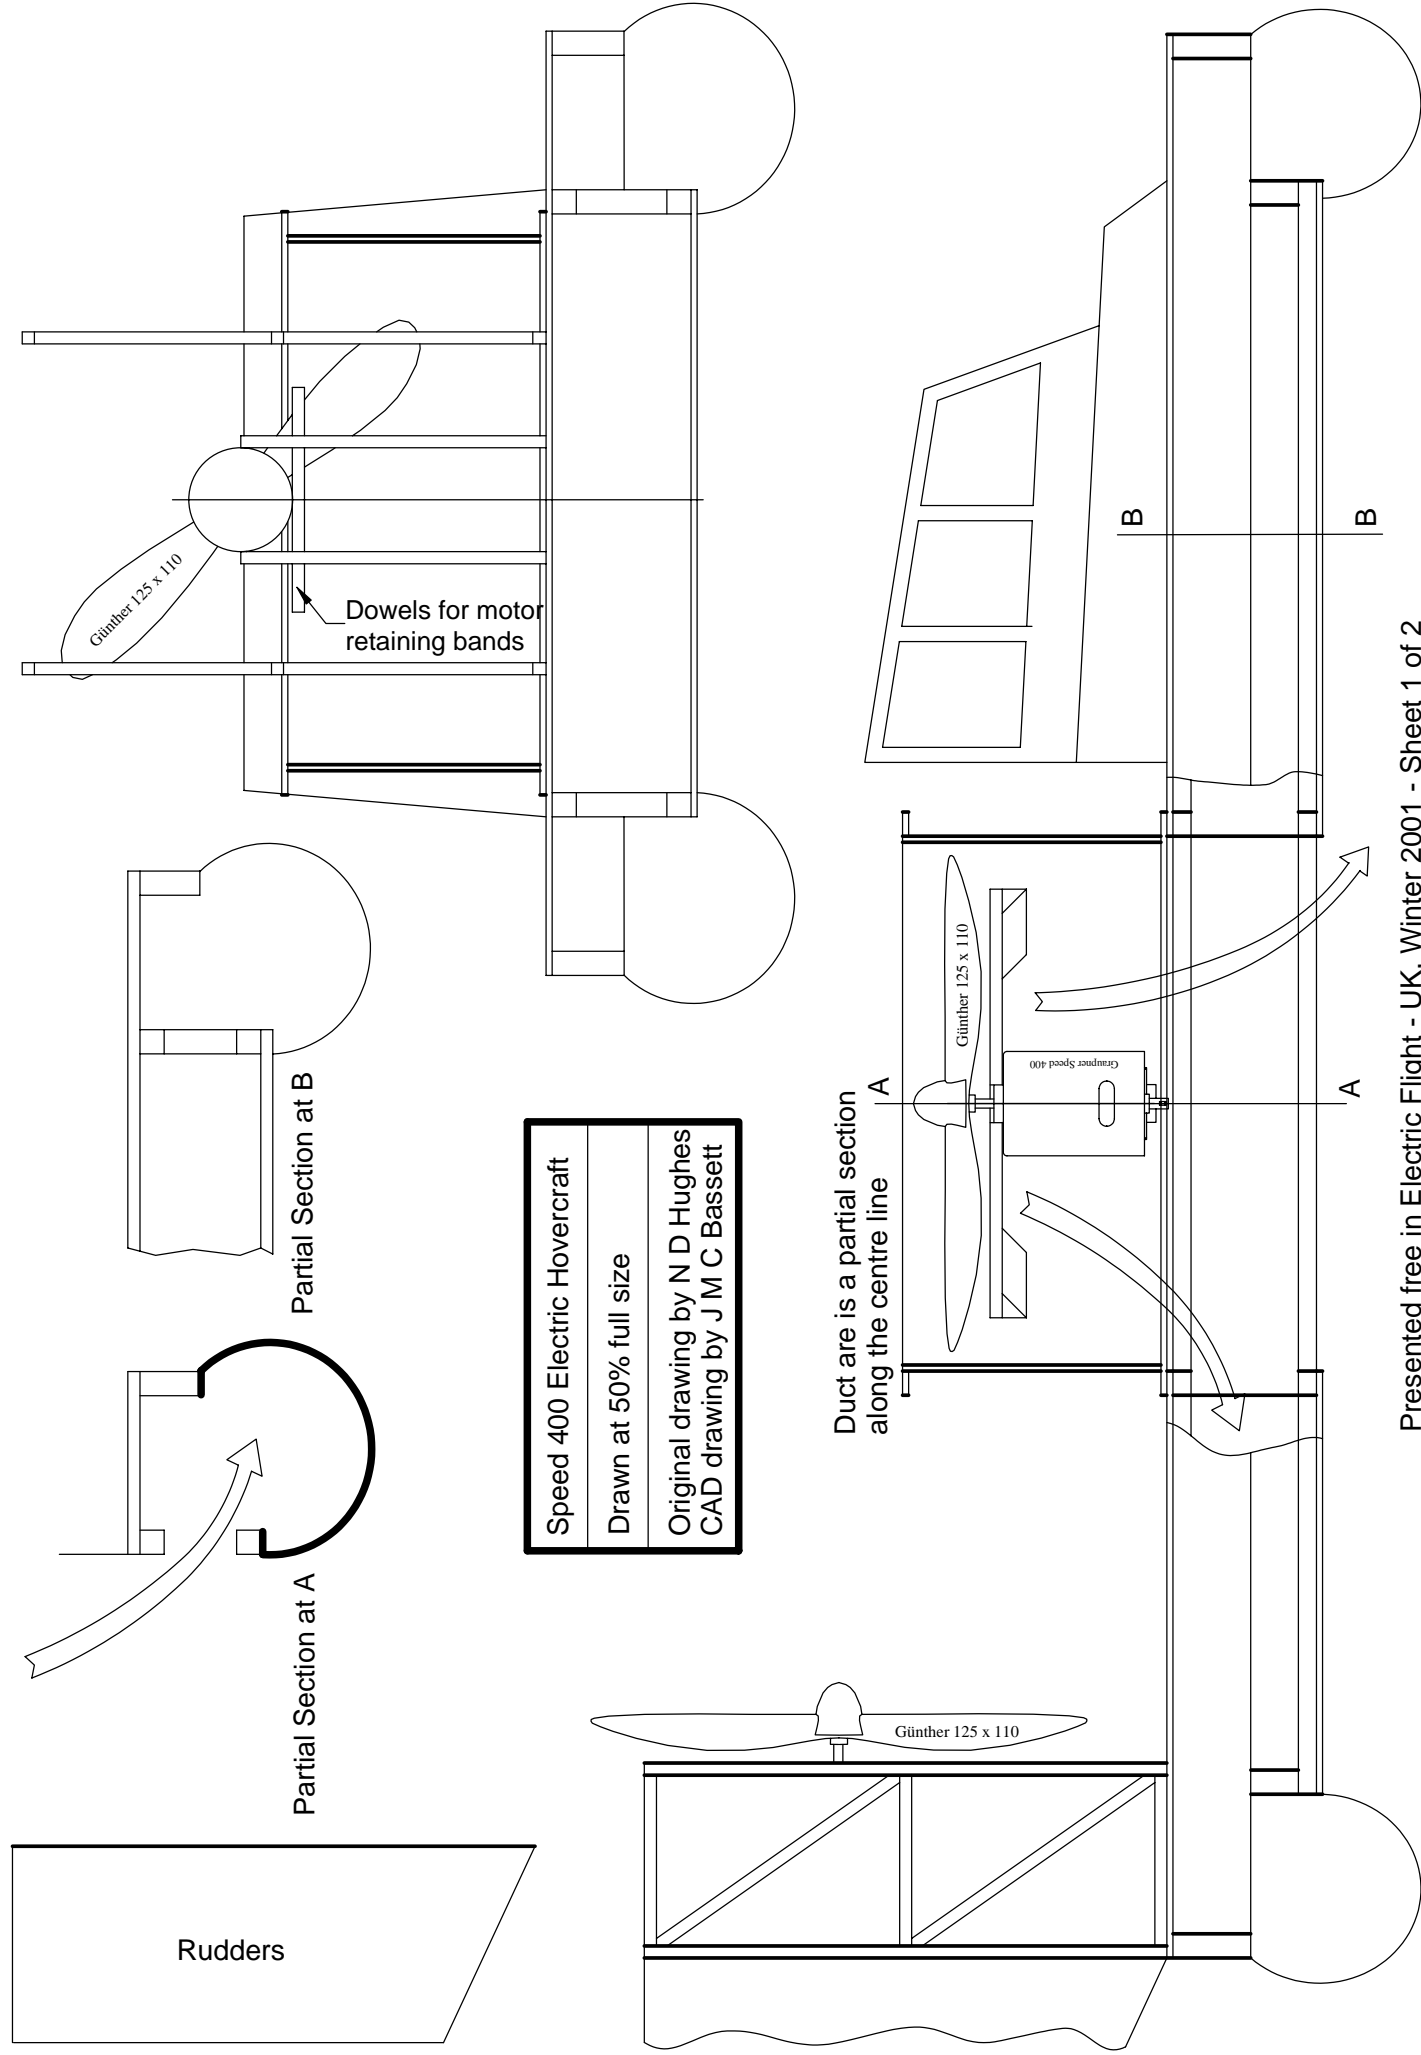

Presented free in Electric Flight - UK, Winter 2001 - Sheet 2 of 2

Speed 400 Electric Hovercraft
 Drawn at 50% full size
 Original drawing by N D Hughes
 CAD drawing by J M C Bassett

Presented free in Electric Flight - UK, Winter 2001 - Sheet 1 of 2